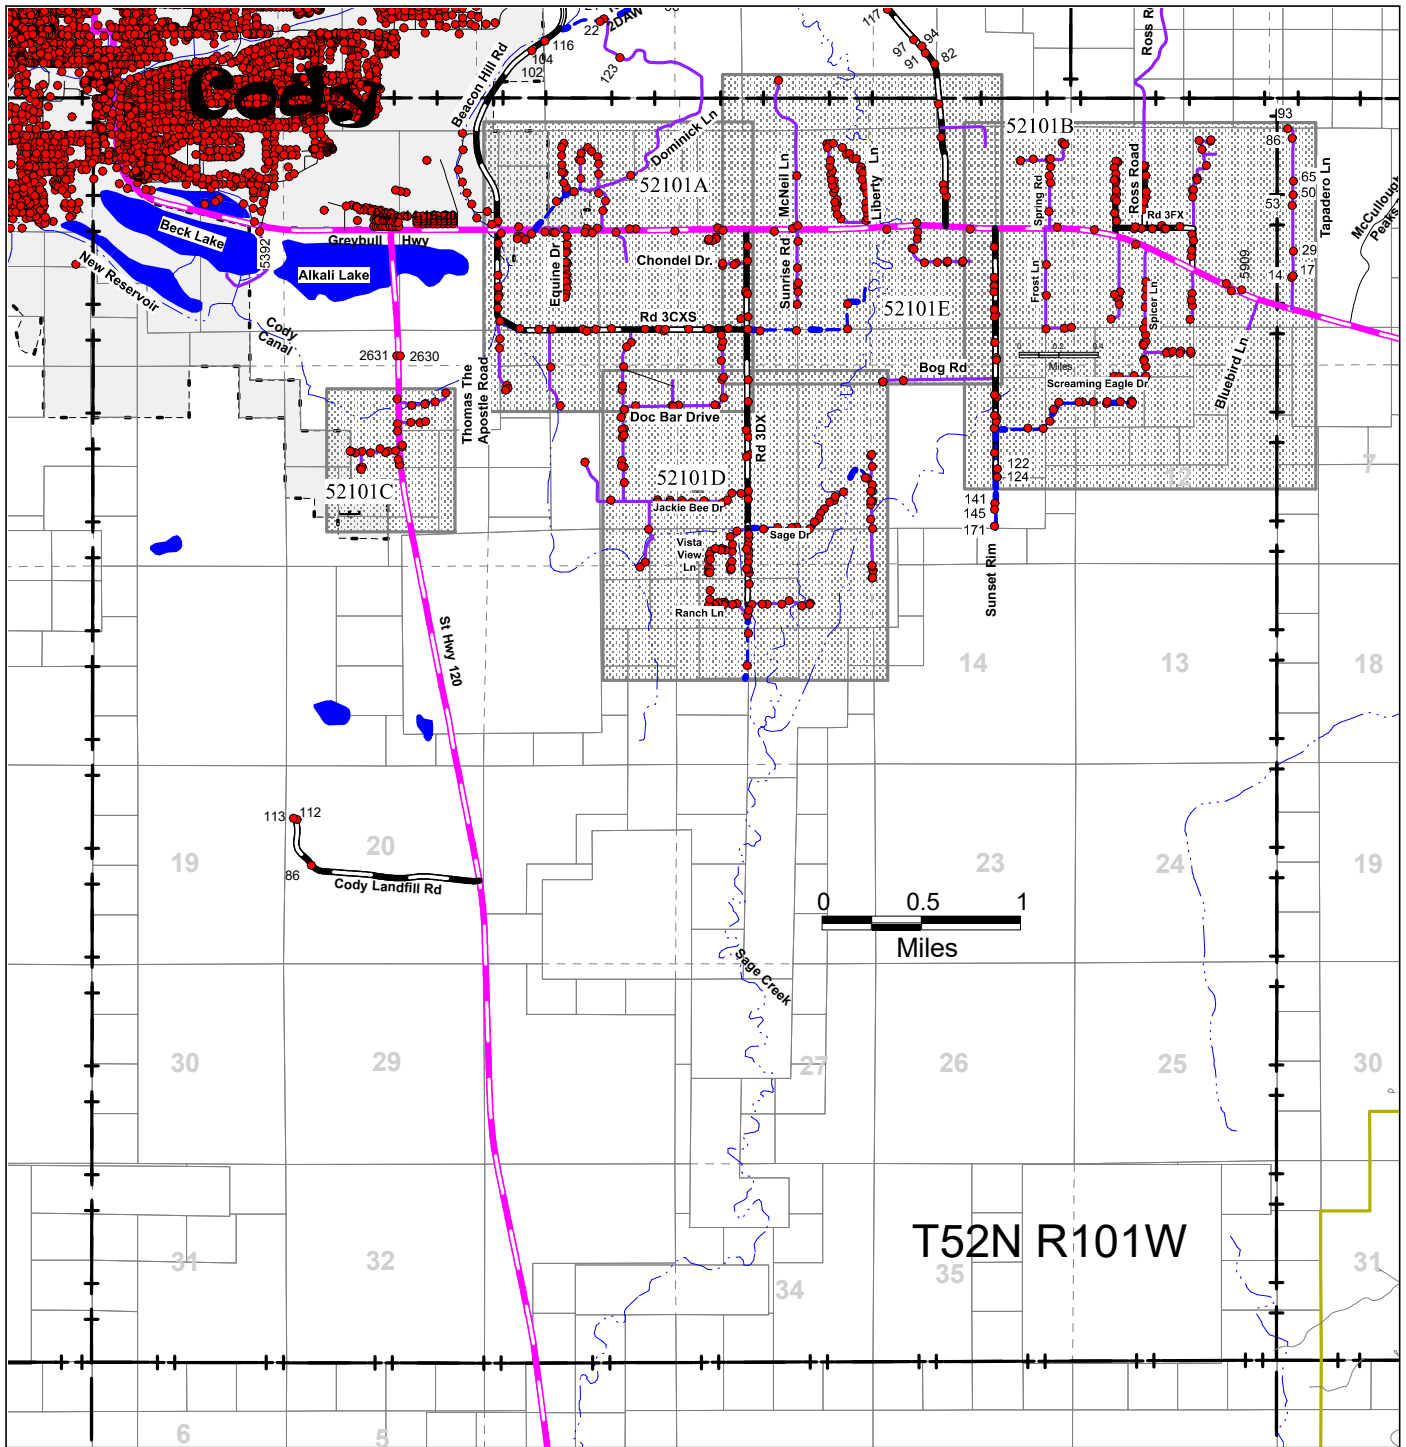

# T52N R101W

# 52101

PAGE REFERENCE:

53102	53101	53100
52102	52101	52100
51102	51101	51100

This map is for informational purposes only. The location and extent of roads, accesses, and property lines depicted hereon do not guarantee legal right of passage, ingress and egress, or property boundaries.

- County Maintained
  - Chip Sealed
  - - - - - Dirt (various grades)
- State Maintained
  - Chip Sealed
- Forest Service Maintained
  - . . . . - . . . . - Dirt (various grades)
- Private Road
  - Various Surfaces

- Cross Reference Road List:  
 Beacon Hill Rd = Rd 3CX  
 Greybull Hwy = US Hwy 14-16-20  
 Sage Cr Rd = Rd 3EX  
 Sunset Rim = Rd 3EXS

02/10/2022