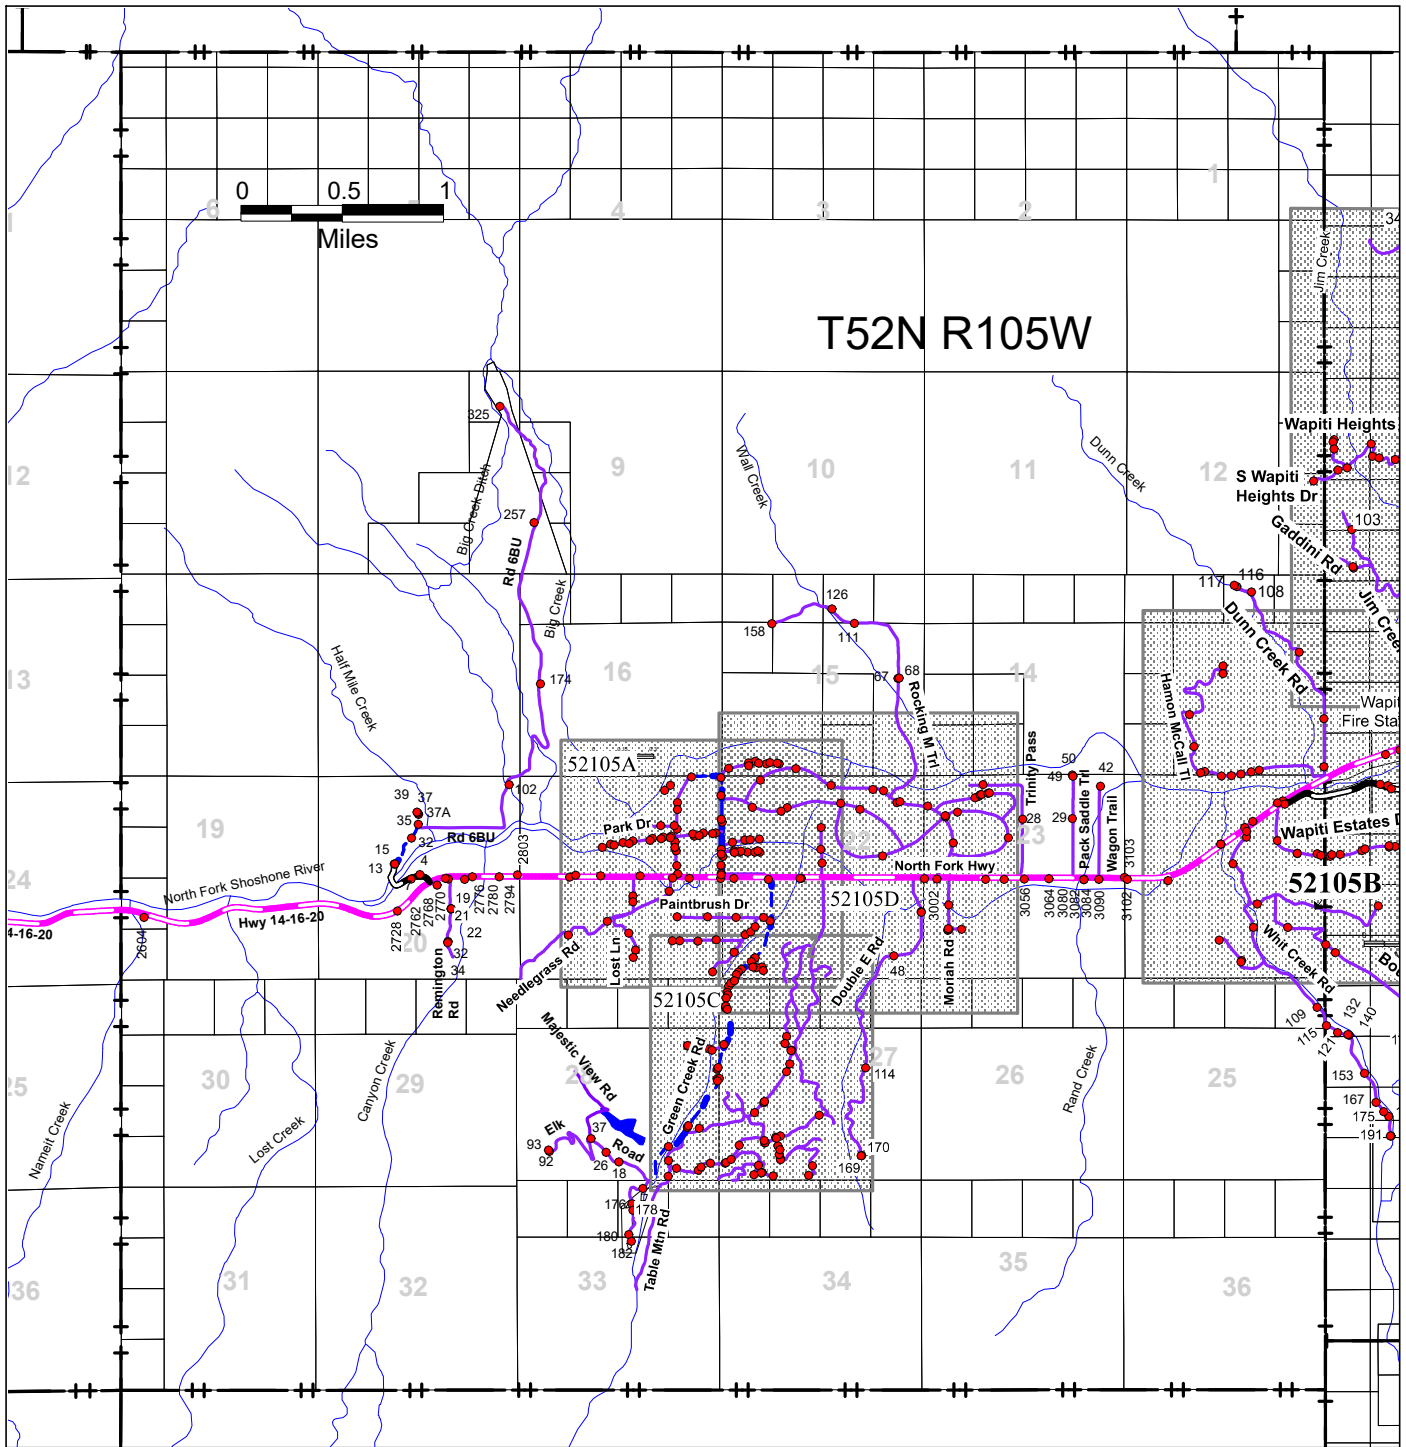

T52N R105W

52105

PAGE REFERENCE:

N/A	N/A	53104
52106	52105	52104
N/A	N/A	51104

This map is for informational purposes only. The location and extent of roads, accesses, and property lines depicted hereon do not guarantee legal right of passage, ingress and egress, or property boundaries.

- County Maintained
 - Chip Sealed
 - - - - - Dirt (various grades)
- State Maintained
 - Chip Sealed
- Forest Service Maintained
 - - - - - Dirt (various grades)
- Private Road
 - Various Surfaces

Cross Reference Road List:
 Dunn Cr Rd = Rd 6FV
 Green Cr Rd = Rd 6DU
 Northfork Hwy = Yellowstone Hwy; US Hwy 14-16-20