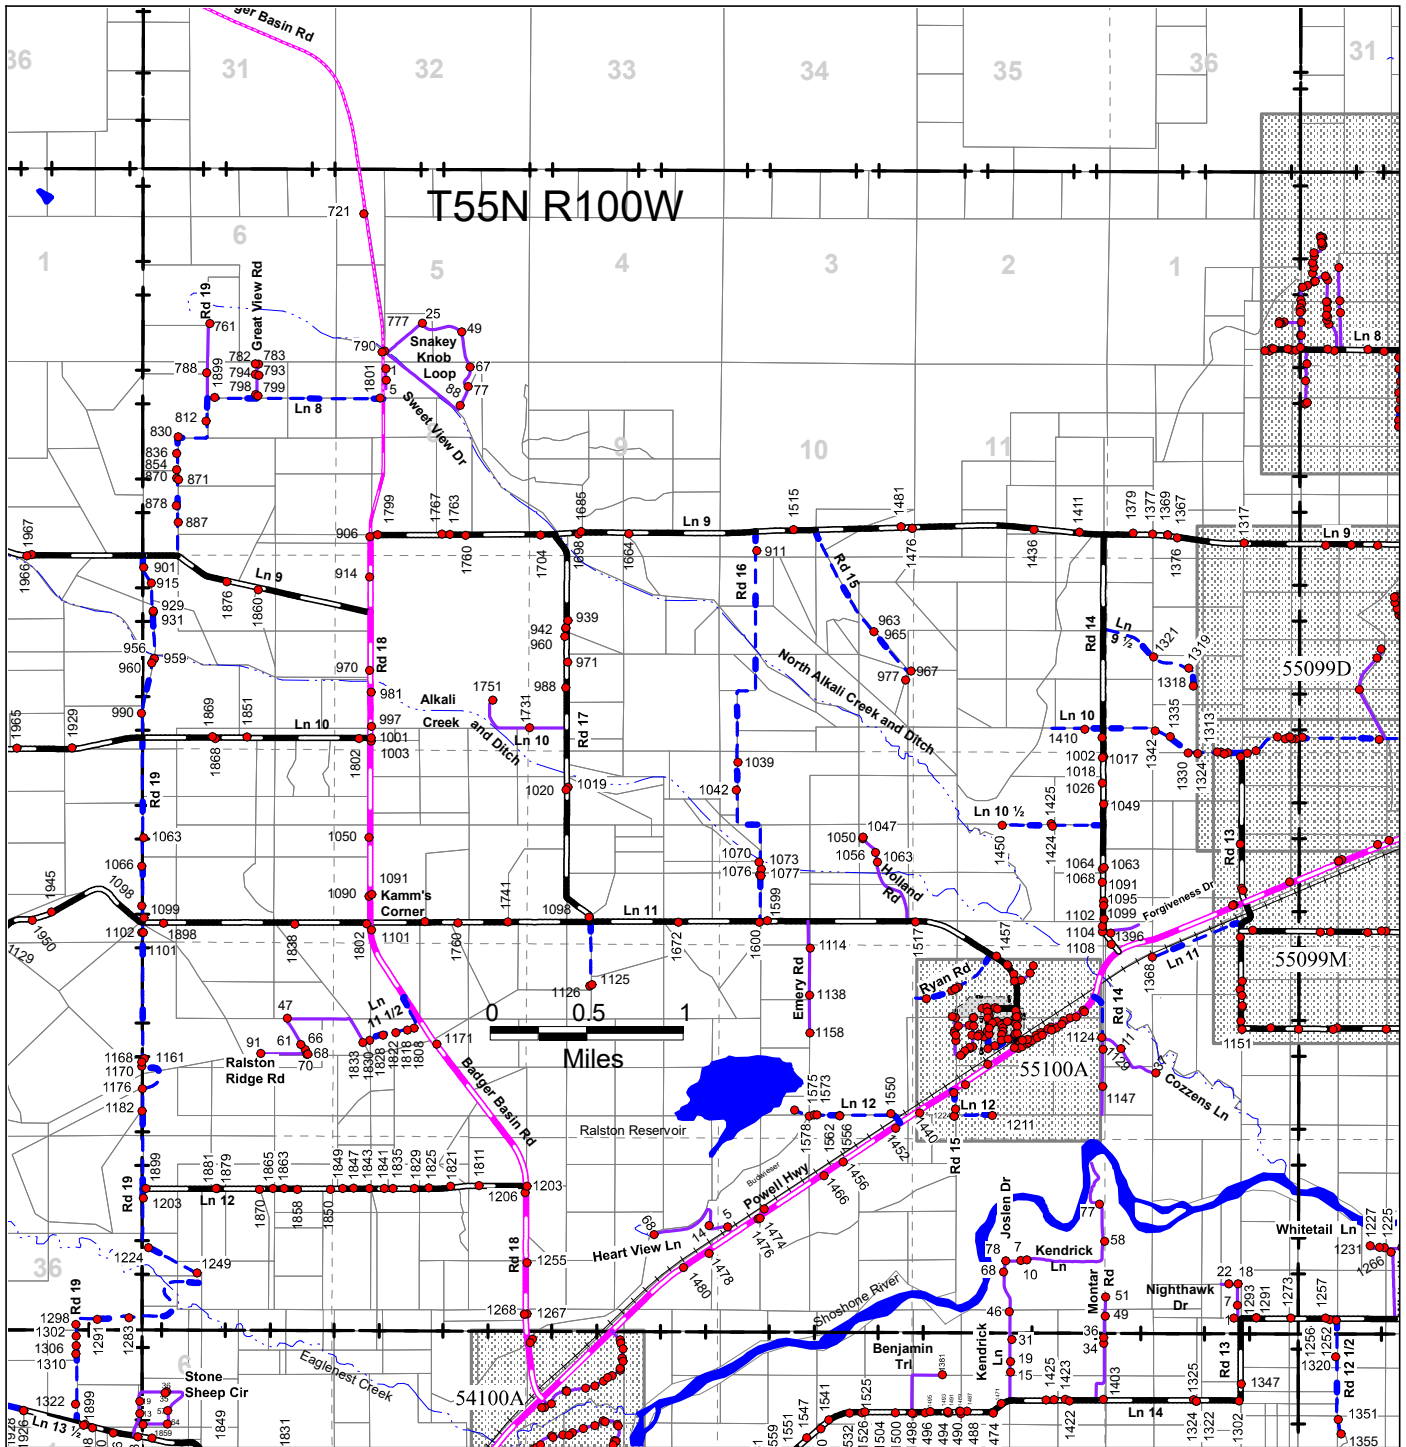

# T55N R100W

# 55100

PAGE REFERENCE:

56101	56100	56099
55101	55100	55099
54101	54100	54099

This map is for informational purposes only. The location and extent of roads, accesses, and property lines depicted hereon do not guarantee legal right of passage, ingress and egress, or property boundaries.

- County Maintained
- Chip Sealed
  - Dirt (various grades)
- State Maintained
- Chip Sealed
  - Forest Service Maintained
  - Dirt (various grades)
  - Private Road
  - various surfaces

Cross Reference Road List:  
 Badger Basin Rd = St Hwy 294; Rd 18  
 Powell Hwy = US Hwy 14A