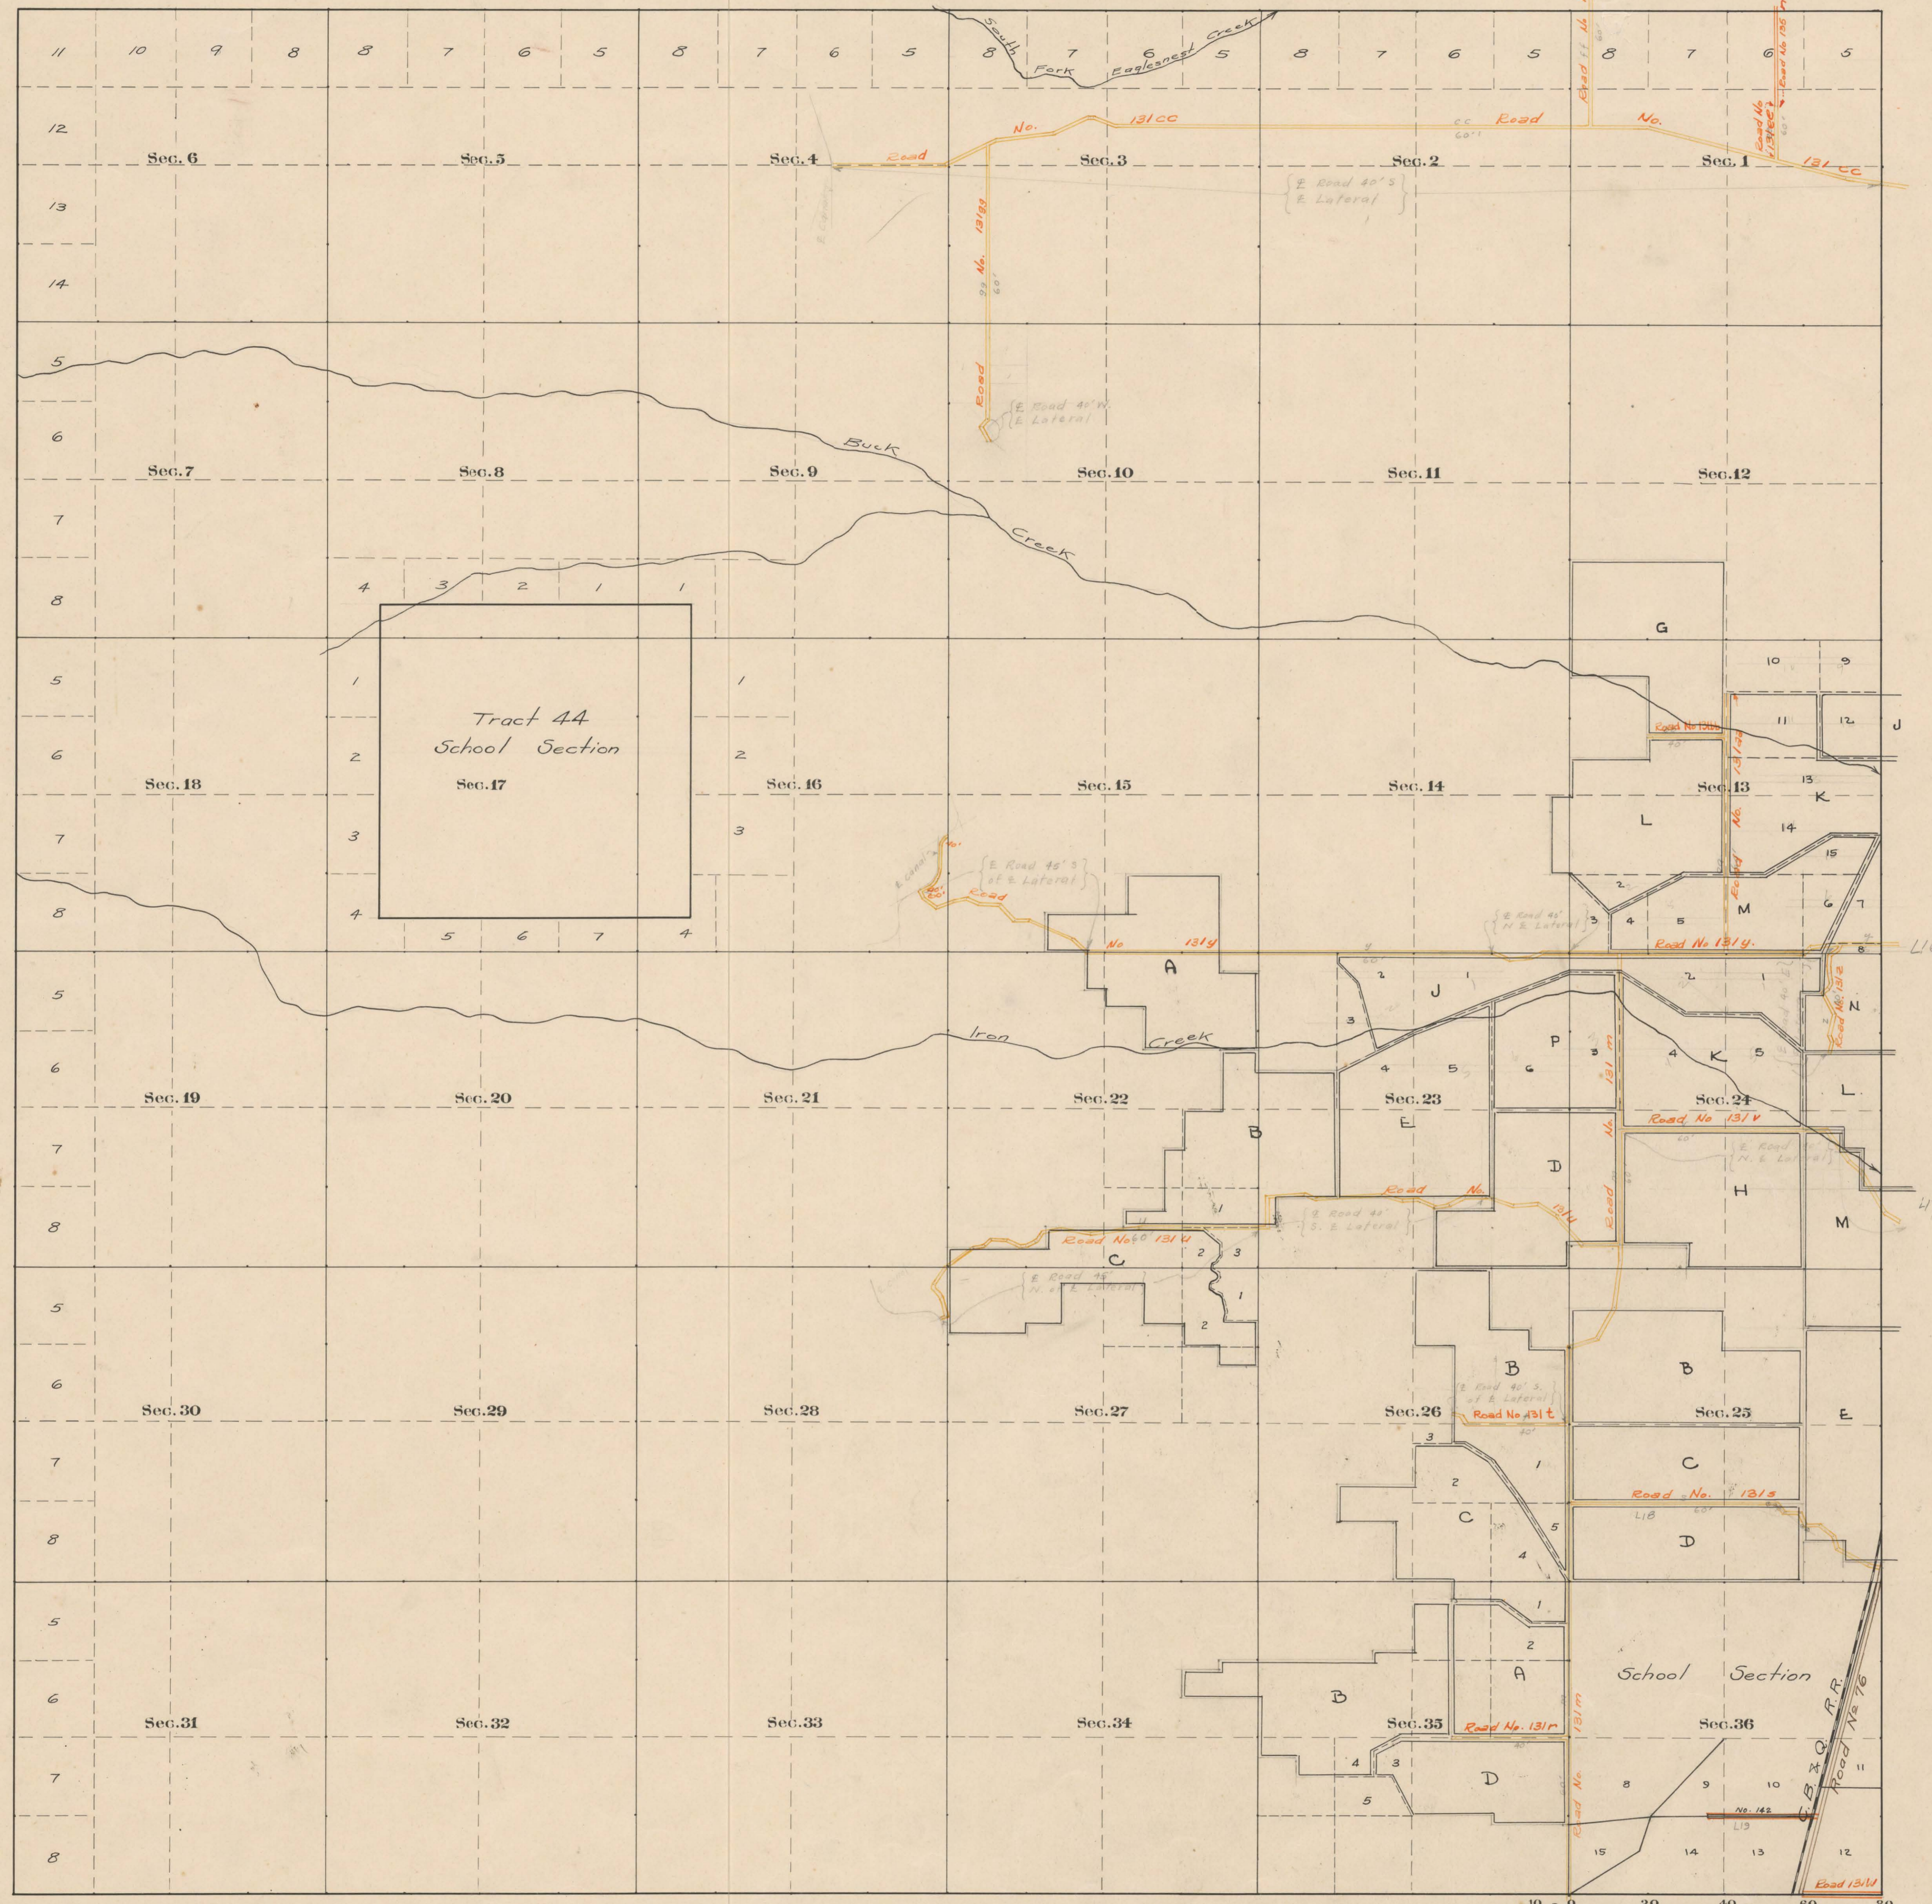

County Roads in Township No. 54 North Range No. 101 West of the 6th Principal Meridian, Big Horn County, Wyoming

Scale 20 Chains to an inch

The above Map of County roads in Township No. 54 North of Range No. 101 West of the 6th Principal Meridian, is strictly conformable to the field notes of the surveys on file in this office which have been examined and approved.

County Surveyors Office
 Cody, Wyoming, September 6, 1915

Howard F. Bell
 County Surveyor