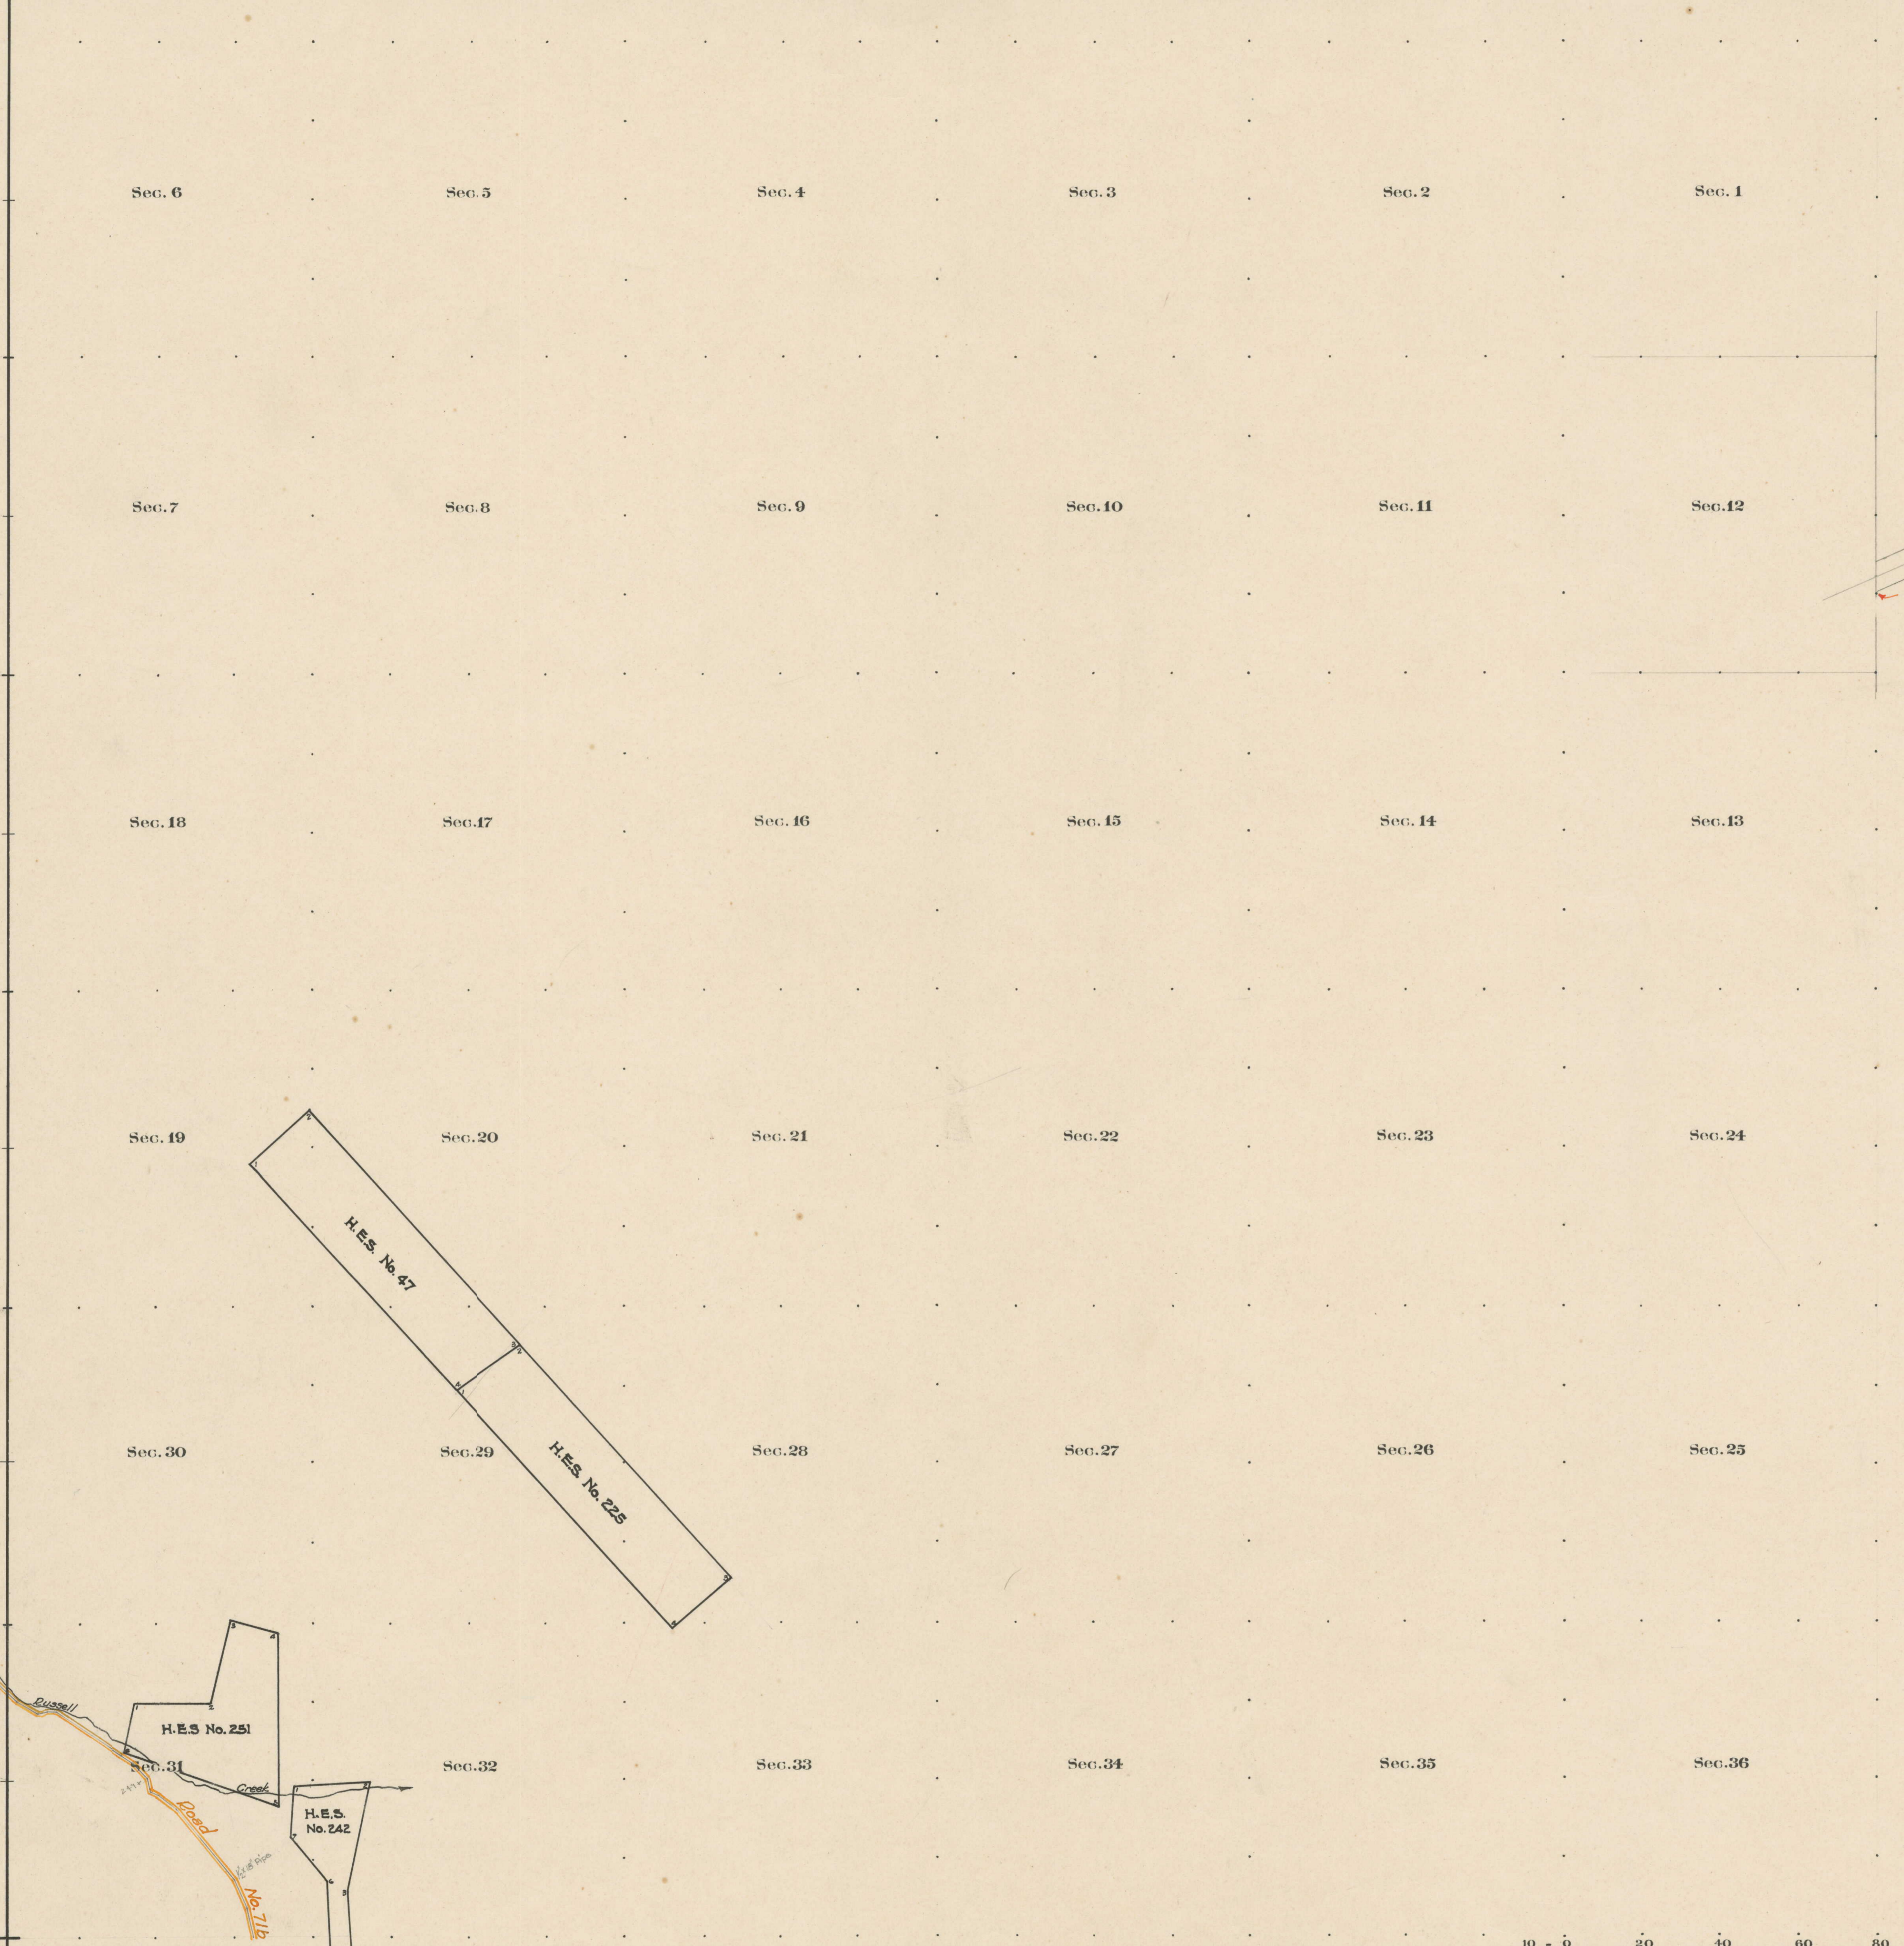

County Roads in Township No 56 North Range No 104 West of the 6th Principal Meridian, Park County, Wyoming

ROAD NO.	RECORD OF ROADS				VACATION	
	JOURNAL No	PAGE	WHEN PETITIONED	WHEN ALLOWED	JOURNAL No	DATE
71	II	53	2/10/28	12/17/26		
71a	IV					
71b	IV					
71c	V	423	Resolution 10-12-26	12-13-26		
						NEVER COMPLETED

The above Map of County roads in Township No. 56 North of Range No. 104 West of the 6th Principal Meridian, is strictly conformable to the field notes of the surveys on file in this office which have been examined and approved.
 County Surveyors Office
 Coody, Wyoming.

County Surveyor